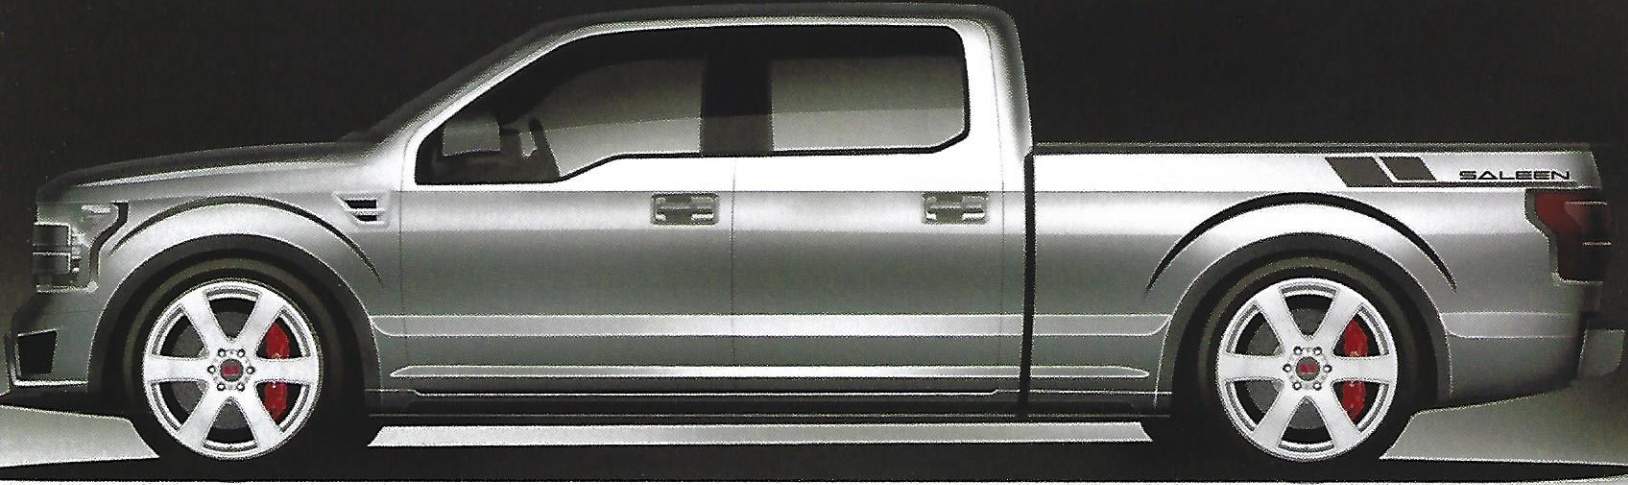

 SALEEN®

S P O R T R U C K

SPORT TRUCK

2018 FEATURES AND SPECIFICATIONS

SALEEN CAB MODEL CONFIGURATION	RegularCab	SuperCab	SuperCrew
SPORTTRUCK	*	*	*
SALEEN SIGNATURE SERIES POWERTRAIN	RegularCab	SuperCab	SuperCrew
SPORTTRUCK V8 5.0L N.A.	*	*	*
Horse Power	415	415	415
Torque	420	420	420
SPORTTRUCK V8 5.0L Supercharged	0	0	0
Horse Power	700	700	700
Torque	600	600	600
SPORTTRUCK 3.5L EcoBoost	0	0	0
Horse Power	390	390	390
Torque	480	480	480
SPORTTRUCK 2.7L EcoBoost	0	0	0
Horse Power	340	340	340
Torque	410	410	410
Saleen Powerflash Performance Calibration	*	*	*
Saleen Performance Air Filter	*	*	*
Saleen Tuned 3" Performance Exhaust with Polished Tips	*	*	*
3.31:1 Final Gear Ratio	*	*	*
3.55:1 Final Gear Ratio	0	0	0
3.73:1 Final Gear Ratio	0	0	0
4.10:1 Final Gear Ratio	0	0	0
Saleen Upgraded Radiator & reservoir Tank	0	0	0
SALEEN SIGNATURE SERIES AIR MANAGEMENT	RegularCab	SuperCab	SuperCrew
Saleen Power Hood	*	*	*
Saleen Front Fascia with Splitter and Side Intake Vents	*	*	*
Saleen Side Skirts	*	*	*
Saleen Rear Bumper with Exhaust Cut Outs	*	*	*
Saleen Single Bar Grille with Saleen Badge	*	*	*
Saleen Tailgate Panel	*	*	*
Saleen Tailgate Lip Spoiler	*	*	*
SALEEN RACECRAFT SUSPENSION	RegularCab	SuperCab	SuperCrew
Racecraft Specific Rate Front Coil Springs	*	*	*
Racecraft Front Performance Shocks	*	*	*
Racecraft Specific Rate Leaf Springs	*	*	*
Racecraft Rear Performance Shocks	*	*	*
Racecraft Front Sway Bar with Bushings	*	*	*
TIRES	RegularCab	SuperCab	SuperCrew
General Tire Grabber UHP 305/45/22 Front & Rear	*	*	*
SALEEN SIGNATURE SERIES WHEELS	RegularCab	SuperCab	SuperCrew
Silver 6-Spoke Alloy Wheel 22"x9.5" Front & Rear	*	*	*
Chrome 6-Spoke Alloy Wheel 22"x10" Front & Rear	0	0	0
Carbonite 6-Spoke Alloy Wheel 22"x10" Front & Rear	0	0	0